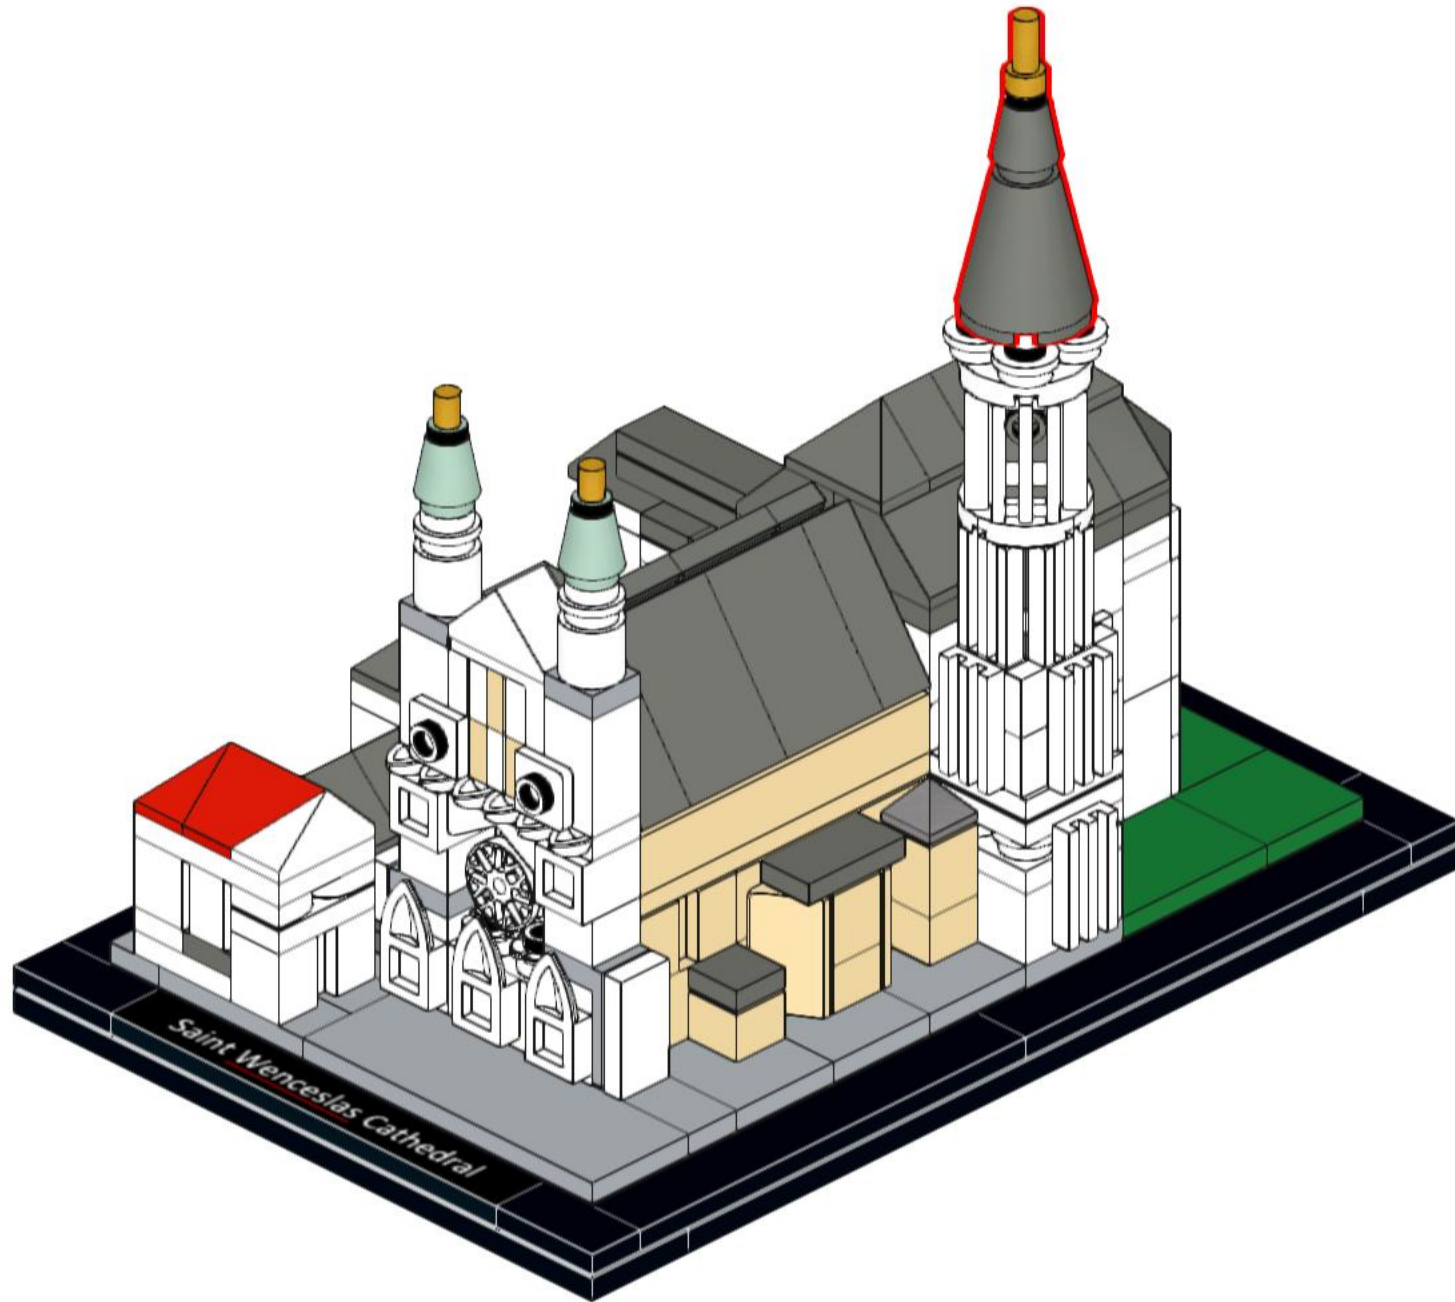

# 82

83

This building set was developed and produced by private hands for the LEGO® exhibition Svět kostek Olomouc 2022.

It is a limited edition, the parts have been carefully sorted by hand.

Set design by Herbert Mühlöcker